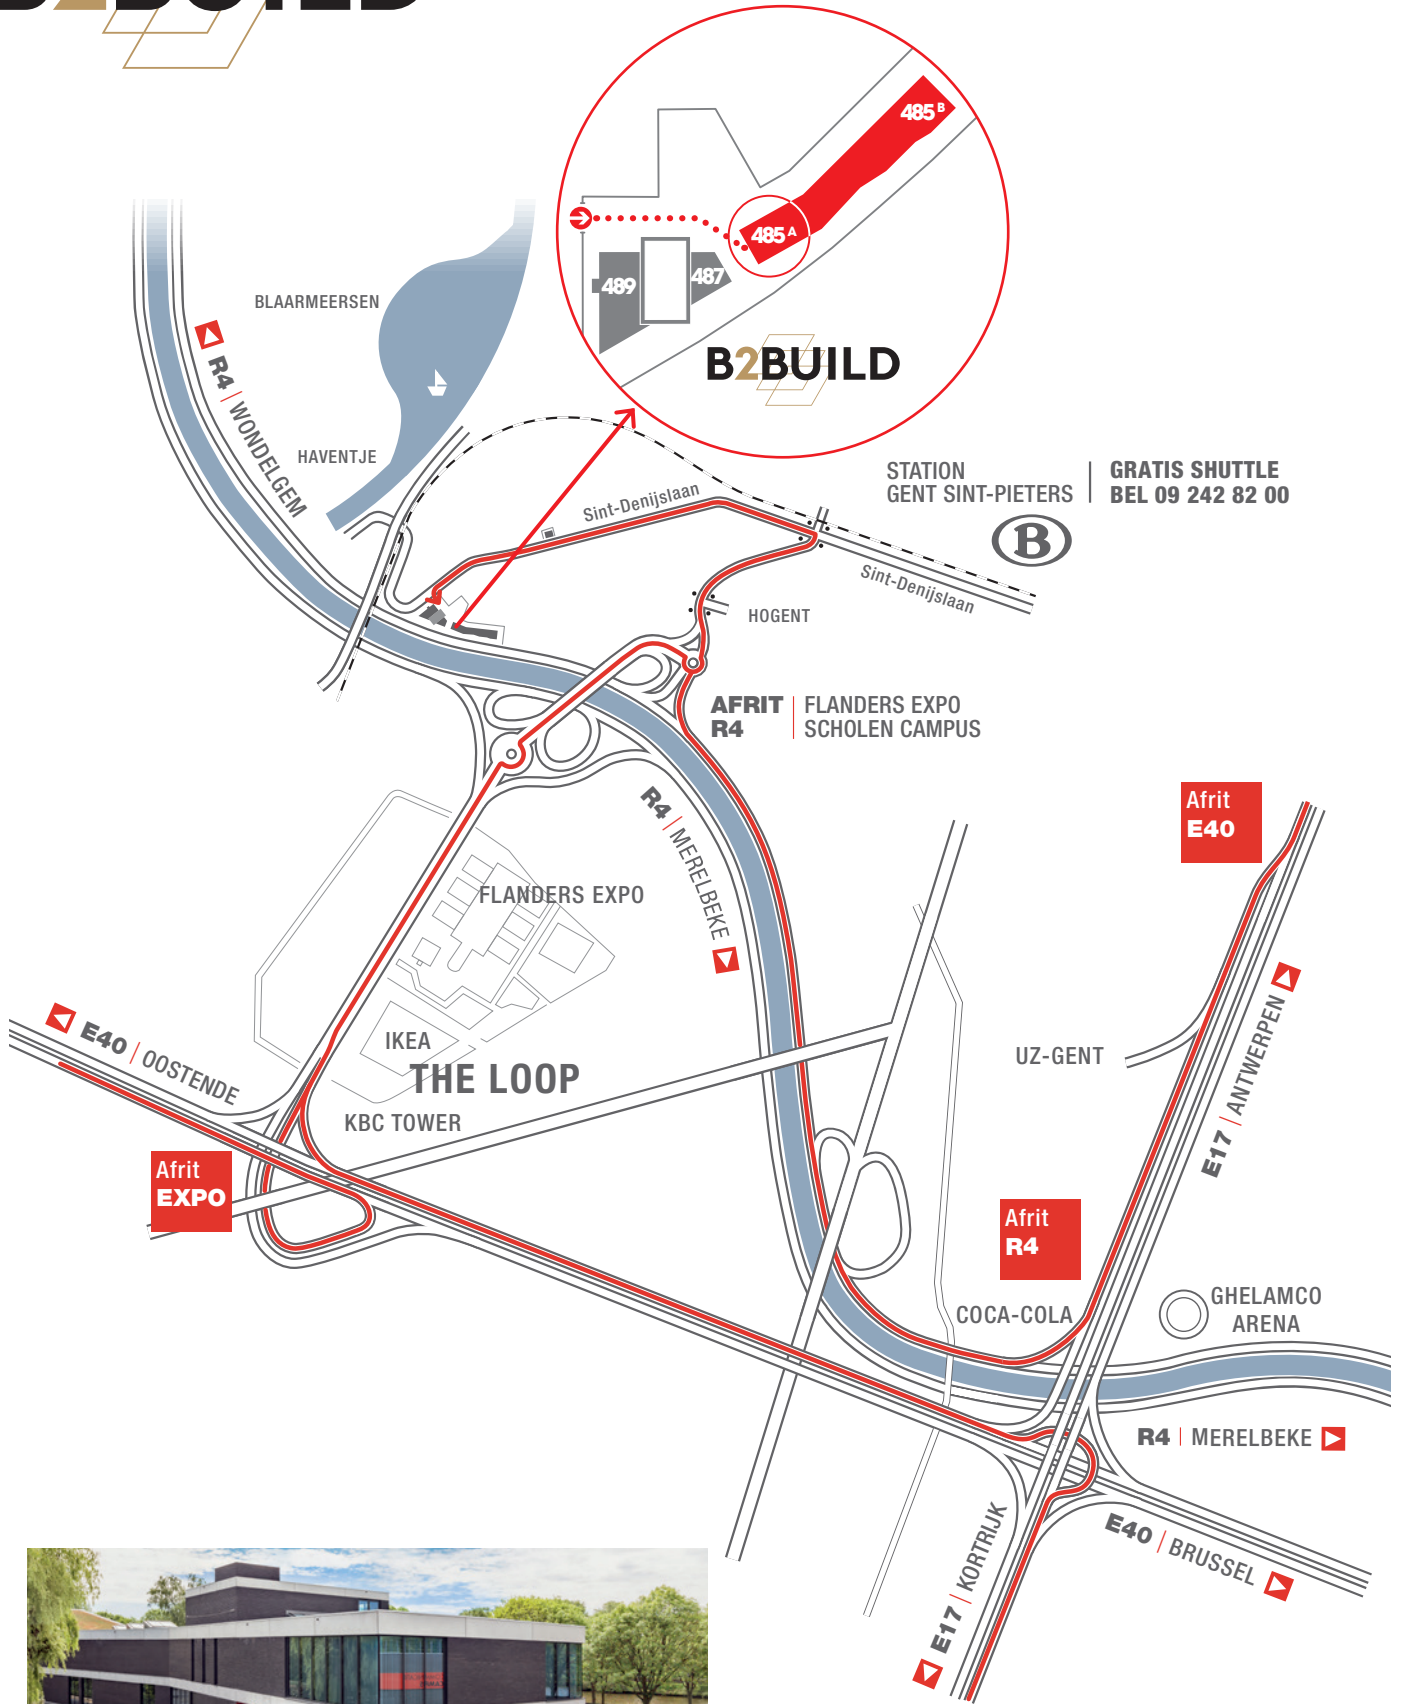

# B2BUILD

B2BUILD | Sint-Denijslaan 485 | B-9000 Gent  
 Tel. 09 242 82 00 | info@b2build.be | www.b2build.be